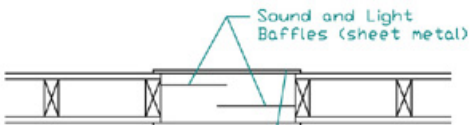

Transfer Grille Over Door Opening

No Scale

Detail 39

Sound and Light
Baffles (sheet metal)

Back-to-back grilles on
both sides of partition
wall with interior
baffles

Framing

Elevation

Sound and Light
Baffles (sheet metal)

Back-to-back grilles on
both sides of partition

Section