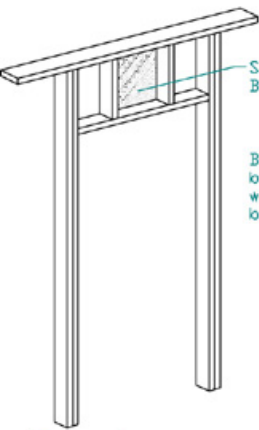

Transfer Grille Over Door Opening

No Scale

Detail 39

Sound and Light
Baffles (sheet metal)

Back-to-back grilles on
both sides of partition
wall with interior
baffles

Framing

Elevation

Sound and Light
Baffles (sheet metal)

Back-to-back grilles on
both sides of partition

Section